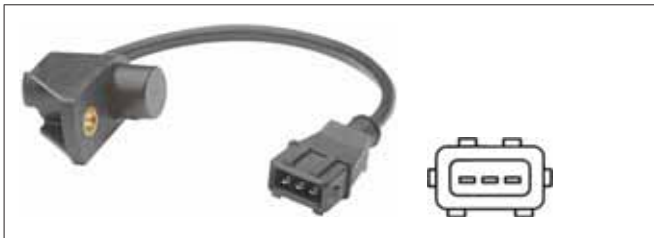

Sensor Type: Hall Sensor
Cable Length [mm]: 165

6PU 009 121-651

OPEL ASTRA F Estate (51_, 52_), ASTRA F Hatchback (53_, 54_, 58_, 59_), CALIBRA A (85_), VECTRA A (86_, 87_), VECTRA A Hatchback (88_, 89_)
VAUXHALL CALIBRA, CAVALIER Mk III (87), CAVALIER Mk III Hatchback

GENERAL MOTORS	90449573	HOLDEN	90510656	OPEL	62 38 337
GENERAL MOTORS	90 510 027	OPEL	12 38 999	OPEL	62 38 351
GENERAL MOTORS	90 510 656