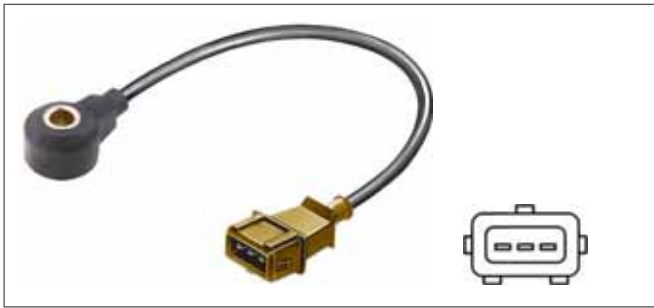

Cable Length [mm]: 350
Has the same colour as the original part: Brown

6PG 009 108-541

VW CADDY Mk II (9K9A), CORRADO (53I), GOLF Mk III (1H1), GOLF Mk III Convertible (1E7), GOLF Mk III Estate (1H5), JETTA III (1H2), PASSAT (3A2, 35I), PASSAT Variant (3A5, 35I), SHARAN (7M8, 7M9, 7M6), TRANSPORTER / CARAVELLE IV Bus (70XB, 70XC, 7DB, 7DW), TRANSPORTER Mk IV Box (70XA), TRANSPORTER Mk IV Flatbed / Chassis (70XD)

SEAT	037 905 377	VW	037 905 377	VW	037 905 377 A
SEAT	037 905 377 A