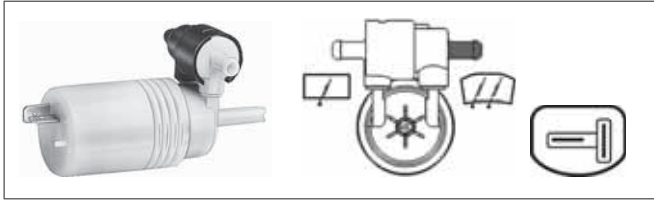

Wash Water Pumps, Window Cleaning

Rated Voltage [V]: 12
Pressure [bar]: 2
Operating Mode: Electric
Pressure hose connector diameter [mm]: 6
Suction pipe connector diameter [mm]: 7
Delivery Quantity [l/h]: 60
Pump Type: Dual Pump

8TW 005 206-011 ALFA ROMEO, FIAT, LANCIA,
MERCEDES-BENZ, OPEL, PUCH

FIAT	46797755	MERCEDES-BENZ	A 000 860 22 26	OPEL	90226561
FIAT	60810096	OPEL	14 50 162	STEYR	000 860 22 26
FIAT	7682336	OPEL	14 50 175	VAUXHALL	90226561
MERCEDES-BENZ	000 860 22 26