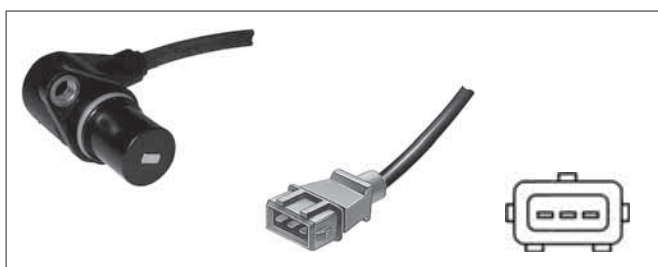

Sensor Type: Inductive Sensor
Resistance [Ohm]: 530
Cable Length [mm]: 290

6PU 009 110-601

AUDI A4 Avant (8D5, B5), A4 Saloon (8D2, B5), A6 Avant (4B, C5), A6 Saloon (4B, C5)
VW PASSAT Saloon (3B2), PASSAT Saloon (3B3), PASSAT Variant (3B5), PASSAT Variant (3B6)

AUDI 050 906 433 **VW** 050 906 433