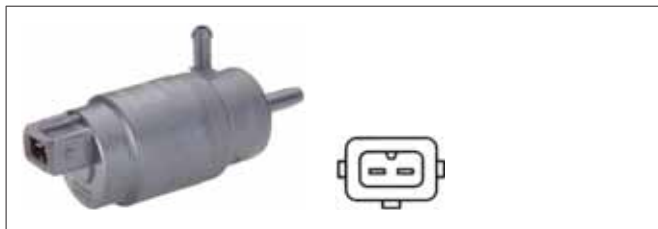

Actuators

Wash Water Pumps

Wash Water Pumps, Window Cleaning

Rated Voltage [V]: 24
Operating Mode: Electric
Pump Type: Mono Pump

8TW 006 849-081 DAF, VOLVO
DAF 1343064