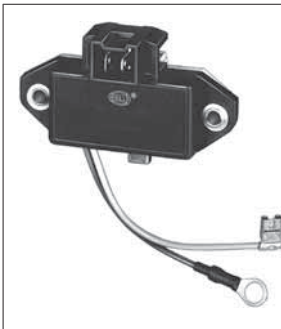

5DR 004 246-271