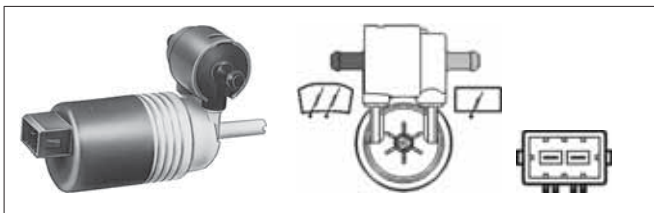

Rated Voltage [V]: 12
Pressure [bar]: 2
Operating Mode: Electric
Pressure hose connector diameter [mm]: 6
Suction pipe connector diameter [mm]: 7
Delivery Quantity [l/h]: 60
Pump Type: Dual Pump

8TW 005 206-051 FORD, OPEL, SEAT, VAUXHALL, VW

FORD	7 222 079	OPEL	14 50 173	VW	1H6 955 651
FORD	95VW17K624AA	OPEL	14 50 185