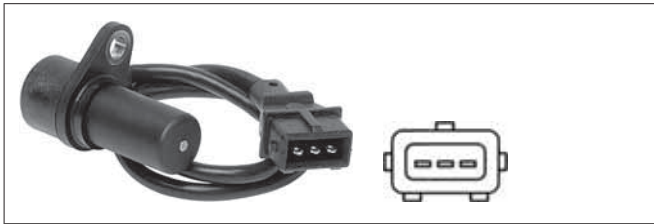

Sensor Type: Inductive Sensor
Resistance [Ohm]: 900
Cable Length [mm]: 420

6PU 009 146-261

FIAT BRAVA (182), BRAVO I (182), MAREA (185), MAREA Weekend (185)
LANCIA Y (840A)

FERRARI	7766251	FIAT	7766251	LANCIA	7766251