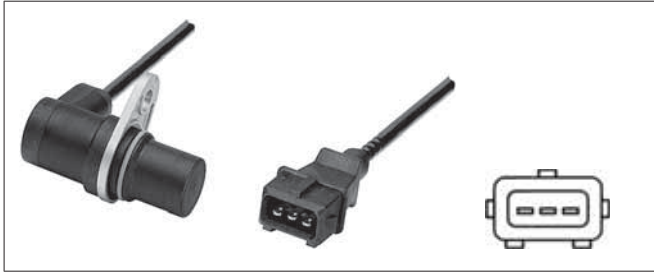

Sensors, Crankshaft Pulse

Sensor Type: Frequency Alternator Sensor
Cable Length [mm]: 820

6PU 009 110-621

OPEL ASTRA F (56_, 57_), ASTRA F Convertible (53_B), ASTRA F Estate (51_, 52_), ASTRA F Hatchback (53_, 54_, 58_, 59_), CALIBRA A (85_), OMEGA B (25_, 26_, 27_), OMEGA B Estate (21_, 22_, 23_), VECTRA A (86_, 87_), VECTRA A Hatchback (88_, 89_)
VAUXHALL ASTRA Mk III (F), ASTRA Mk III (F) Convertible, ASTRA Mk III (F) Estate, ASTRA Mk III (F) Hatchback, CALIBRA, CAVALIER Mk III (87), CAVALIER Mk III Hatchback, OMEGA (B), OMEGA (B) Estate

GENERAL MOTORS	90458251	OPEL	12 38 914	OPEL	90458251