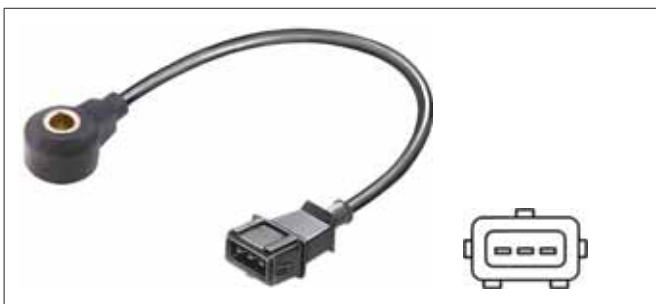

AUDI	06A 905 377 B	SKODA	06A 905 377 B	VW	06A 905 377 B
SEAT	06A 905 377 B				

Cable Length [mm]: 350
Has the same colour as the original part: Black

6PG 009 108-531

DAEWOO MATIZ (KLYA)

OPEL ASTRA F (56_, 57_), ASTRA F Convertible (53_B), ASTRA F Estate (51_, 52_), ASTRA F Hatchback (53_, 54_, 58_, 59_), CALIBRA A (85_), OMEGA B (25_, 26_, 27_), OMEGA B Estate (21_, 22_, 23_), VECTRA A (86_, 87_), VECTRA A Hatchback (88_, 89_), VECTRA B (36_), VECTRA B Estate (31_), VECTRA B Hatchback (38_)