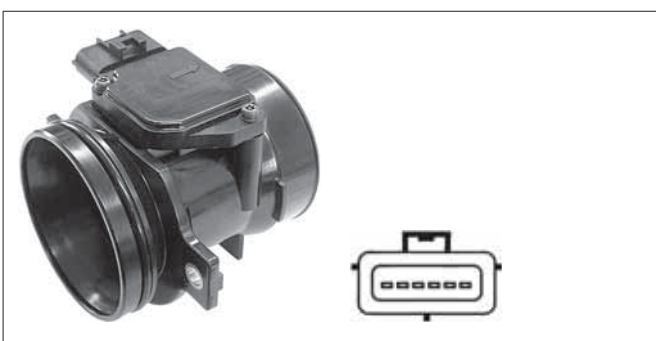

Sensors

Mass Airflow Sensors

8ET 009 142-291

FORD COUGAR (EC_), FOCUS (DAW, DBW), FOCUS Estate (DNW), FOCUS Saloon (DFW), MONDEO Mk II (BAP), MONDEO Mk II Estate (BNP), MONDEO Mk II Saloon (BFP), TOURNEO CONNECT, TRANSIT CONNECT (P65_, P70_, P80_)

FORD	1 051 277	FORD	1 054 420	FORD	98AB12B579B2B
FORD	1 054 419	FORD	98AB12B579B1B	FORD	98AB12B579B3B