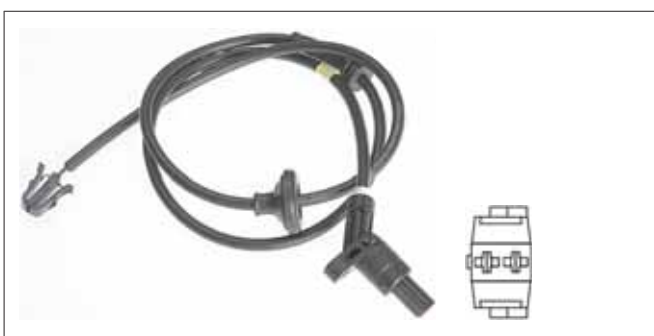

Sensors

Sensors, Wheel Speed (ABS)

Fitting Position: Rear Axle left and right
Sensor Type: Inductive Sensor
Resistance [Ohm]: 1120
Cable Length [mm]: 1048

6PU 010 039-321

VW GOLF Mk III (1H1), GOLF Mk III Convertible (1E7), GOLF Mk III Estate (1H5), JETTA III (1H2)

AUDI 1H0 927 807 D **VW** 1H0 927 807 D