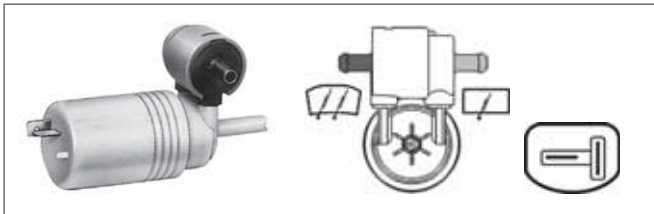

Rated Voltage [V]: 12
 Pressure [bar]: 2
 Operating Mode: Electric
 Pressure hose connector diameter [mm]: 6
 Suction pipe connector diameter [mm]: 7
 Delivery Quantity [l/h]: 60
 Pump Type: Dual Pump