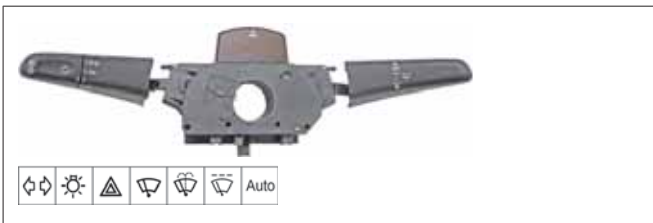

MERCEDES-BENZ 001 540 48 45

MERCEDES-BENZ A 001 540 48 45

Combi Switch With wipe-wash function; With indicator function;
Function: with light dimmer function; Without horn; Without rear wiper function; With wipe interval function