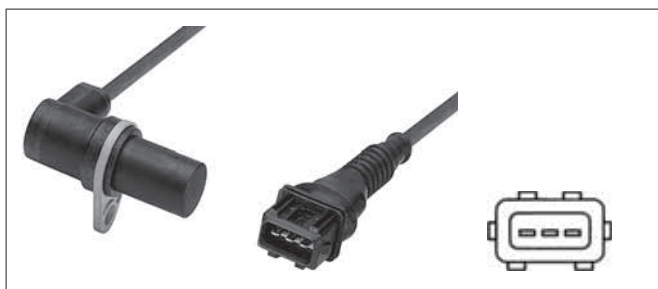

Sensor Type: Hall Sensor
Cable Length [mm]: 420

6PU 009 121-051

BMW 3 Convertible (E36), 3 Coupe (E36), 3 Saloon (E36), 3 Touring (E36), 5 Saloon (E34), 5 Saloon (E39), 5 Touring (E34), 5 Touring (E39), 7 Saloon (E38), Z3 (E36), Z3 Coupe (E36)

BMW	12 14 1 703 221	BMW	1 703 221