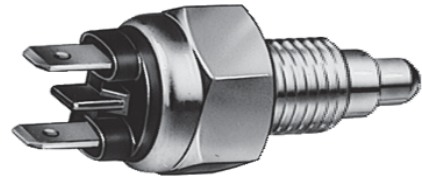

Pedal Switches, Brake/Clutch	3.02 - 3.24
Oil Pressure Switches	3.25 - 3.50
Switches, Reversing Light	3.51 - 3.64
Temperature Switches, Radiator Fans	3.65 - 3.80
Steering Column Switches	3.81 - 3.84