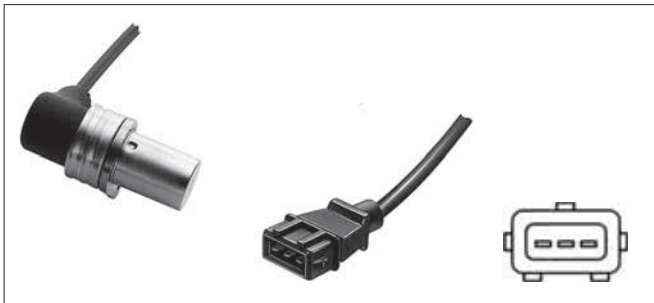

Sensor Type: Inductive Sensor
Resistance [Ohm]: 540
Cable Length [mm]: 865

6PU 009 110-581

BMW 3 Compact (E36), 3 Coupe (E36), 3 Saloon (E36)

BMW 12 14 1 247 259 **BMW** 1 247 259