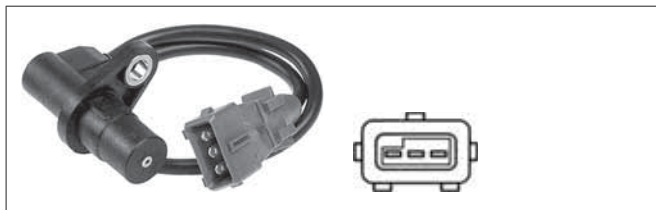

Sensors, Crankshaft Pulse

Sensor Type: Inductive Sensor
Resistance [Ohm]: 370
Cable Length [mm]: 330

6PU 009 146-181

CITROËN AX (ZA-), BERLINGO I (MF), BERLINGO I Box (M-), SAXO (S0, S1), XSARA (N1), XSARA Estate (N2), ZX (N2)
PEUGEOT 106 (1A, 1C), 106 Mk II (1), 205 Convertible (741B, 20D), 205 Mk II (20A/C), 306 Break (7E, N3, N5), 306 Convertible (7D, N3, N5), 306 Hatchback (7A, 7C, N3, N5), 306 Saloon (7B, N3, N5), 405 Mk II (4B), 405 Mk II Estate (4E), PARTNER Combispace (5F), PARTNER Van (5)

CITROËN	1920.4A	CITROËN	96.085.170	PEUGEOT	1920.J5
CITROËN	1920.J5	PEUGEOT	1920.4A	PEUGEOT	1920.Z3
CITROËN	1920.Z3