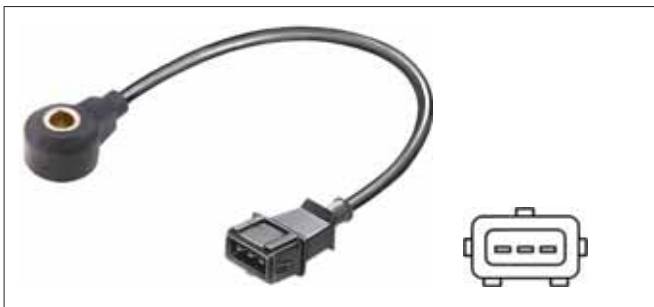

Cable Length [mm]: 740
Has the same colour as the original part: Green

6PG 009 108-091

AUDI 80 Avant (8C, B4), 80 Saloon (8C, B4), 80 Saloon (81, 85, B2), 80 Saloon (89, 89Q, 8A, B3), 90 Saloon (81, 85, B2), 90 Saloon (89, 89Q, 8A, B3), 100 (44, 44Q, C3), 100 Avant (4A, C4), 100 Avant (44, 44Q, C3), 100 Saloon (4A, C4), 200 Avant (44, 44Q), 200 Saloon (44, 44Q), A4 Avant (8D5, B5), A4 Saloon (8D2, B5), A6 Avant (4A, C4), A6 Avant (4B, C5), A6 Saloon (4A, C4), A6 Saloon (4B, C5), A8 Saloon (4D2, 4D8), CABRIOLET (8G7, B4), COUPE (81, 85), COUPE (89, 8B), QUATTRO (85), V8 Saloon (44_, 4C_)
VW CORRADO (53I), GOLF Mk II (19E, 1G1), GOLF Mk III (1H1), GOLF Mk III Convertible (1E7), GOLF Mk III Estate (1H5), JETTA III (1H2), JETTA Mk II (19E, 1G2), PASSAT (3A2, 35I), PASSAT Saloon (3B2), PASSAT Variant (3A5, 35I), PASSAT Variant (3B5), POLO Coupe (86C, 80), POLO Saloon (6KV2), POLO Variant (6KV5), RABBIT I Convertible (155), SCIROCCO (53B)

AUDI 054 905 377 A **VW** 054 905 377 A **VW** 054 905 377 H
AUDI 054 905 377 H