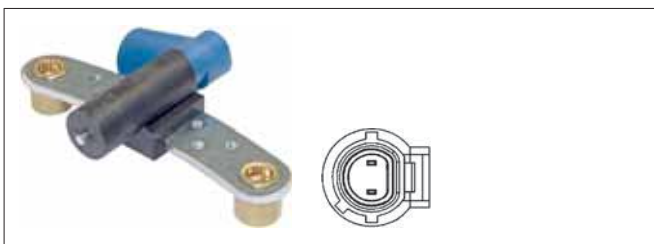

Sensor Type: Inductive Sensor
Resistance [Ohm]:250
Without cable; Without vehicle-specific adaptor

6PU 009 163-871

NISSAN KUBISTAR (X76)
RENAULT CLIO Mk II (BB0/1/2_, CB0/1/2_), ESPACE Mk III (JE0_), GRAND SCÉNIC II (JM0/1_), KANGOO (KC0/1_), KANGOO Express (FC0/1_), LAGUNA II (BG0/1_), MEGANE I (BA0/1_), MEGANE I Cabriolet (EA0/1_), MEGANE I Classic (LA0/1_), MEGANE I Coach (DA0/1_), MEGANE I Grandtour (KA0/1_), MEGANE II Coupé-Cabriolet (EM0/1_), MEGANE II Saloon (LM0/1_), MEGANE II Sport Tourer (KM0/1_), MEGANE Scenic (JA0/1_), SCÉNIC I (JA0/1_), SCÉNIC II (JM0/1_)

INFINITI	23750-00Q0E	RENAULT	82 00 468 647	RENAULT	82 00 647 556
NISSAN	23750-00Q0E