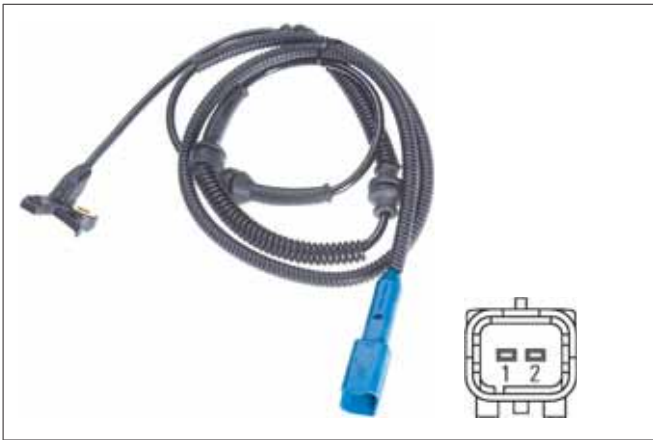

Fitting Position: Front Axle left and right
 Sensor Type: Hall Sensor
 Cable Length [mm]: 1207

6PU 009 106-821

CITROËN C5 (DC_), C5 (RC_), C5 Break (RE_), C5 Estate (DE_)

CITROËN 4545.86 PEUGEOT 4545 86

Fitting Position: Front Axle Left
 Sensor Type: Hall Sensor
 Cable Length [mm]: 468