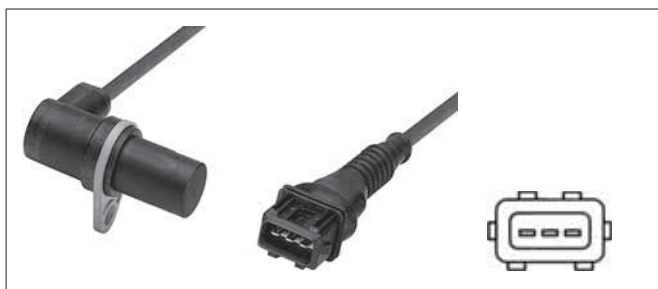

Sensors, Ignition Pulse

Sensor Type: Hall Sensor
Cable Length [mm]: 420

6PU 009 121-051

BMW 3 Convertible (E36), 3 Coupe (E36), 3 Saloon (E36), 3 Touring (E36), 5 Saloon (E34), 5 Saloon (E39), 5 Touring (E34), 5 Touring (E39), 7 Saloon (E38), Z3 (E36), Z3 Coupe (E36)