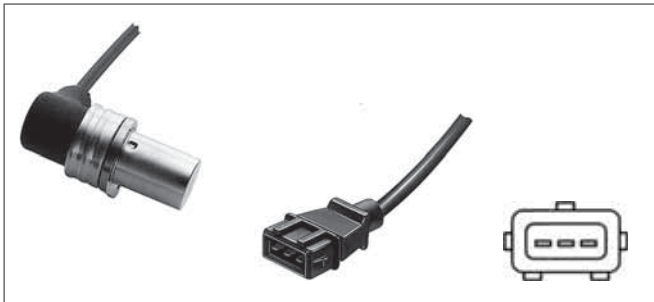

Sensor Type: Inductive Sensor
Resistance [Ohm]: 540
Cable Length [mm]: 865

6PU 009 110-561

BMW 3 Compact (E36), 3 Convertible (E36), 3 Coupe (E36), 3 Saloon (E36), 5 Saloon (E34), 5 Touring (E34)

BMW 12 14 1 247 218 **BMW** 1 247 218