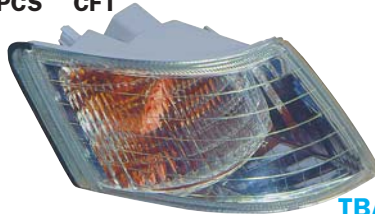

12V21/5W

222-1503
CORNER LAMP
R 96186485
L 96186484
PCS CFT