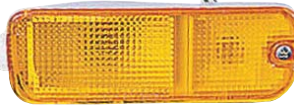

211-1942

TAIL LAMP
R
L PCS CFT

MOVE AERO TYPE
'2000

TBA

211-1623

FRONT LAMP
R
L PCS CFT

L70V '85-'90

TBA