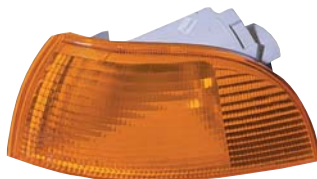

PUNTO '93-'99

REPLACEMENT FOR

661-1520PXAEVC
661-1520PXAE2C
661-1520PXAE4C
661-1520PXAE7C
661-1520PXAE8C

CORNER LAMP
10PRS 4.78CFT

OEM PARTS

661-1507R/L-WE-Y