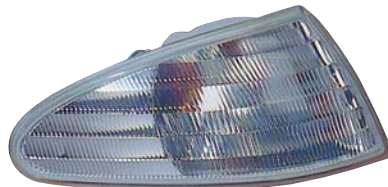

LED

MONDEO '92-12/'95

REPLACEMENT FOR

431-1504R/L-U-S
CORNER LAMP
20PRS 2.90CFT

OEM PARTS

431-1504R/L

TUNING PARTS

431-1504R/L-U-S