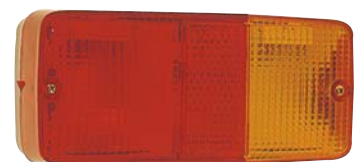

331-1917-U

TAIL LAMP
R 81AG-13A602FB
L 81AG-13A603FB
20PCS 2.92CFT

BANTAM

331-1914

TAIL LAMP
R
L
50PCS 5.53CFT

CORTINA PICK-UP

REPLACEMENT FOR

PICK-UP COURIER