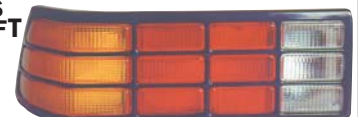

231-1913

H/BACK

TAIL LAMP
R BD76-51-150
L BD76-51-160
10PCS 3.50CFT