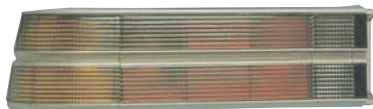

443-1911 TAIL LAMP
R 92024192
L 92024193
PCS CFT