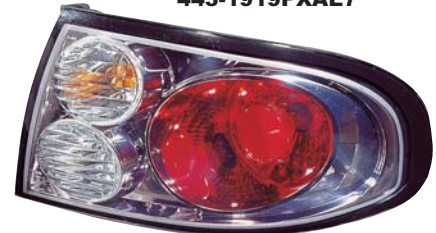

443-1919PXAE
443-1919PXAE2
443-1919PXAE7
TAIL LAMP
5PRS 6.12CFT

OEM PARTS
 443-1915

TUNING PARTS
 443-1919PXAE

P21/5W/P21W/PY21W
 CHROME

TUNING PARTS
 443-1919PXAE2

P21/5W/P21W/PY21W
 BLACK

443-1919PXAE7

P21/5W/P21W/PY21W
 DARK CHROME