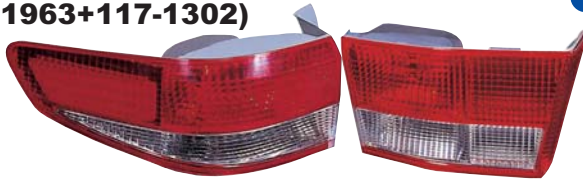

REPLACEMENT FOR

117-1302FXA-VC

TAIL LAMP
3PRS 5.65CFT
(317-1963+117-1302)

OEM PARTS

317-1949R/L+
117-1301R/L

TUNING PARTS

117-1302FXA-VC

LED