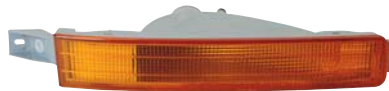

212-1653-A U

FRONT LAMP
R 81510-59025
L 81520-59025
20PCS 2.5CFT