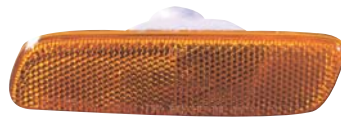

GS/IS300 '01-'04

REPLACEMENT FOR

LEXUS

312-1413PXA-VC
SIDE LAMP
50PRS 1.63CFT

OEM PARTS

312-1413R/L-A