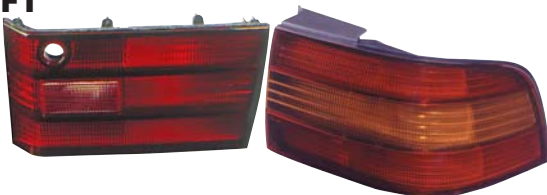

212-19A8F-B-X1
212-19A8F-B-VCR
TAIL LAMP
1FPS 1.66CFT
(212-19A8+
212-1304)

OEM PARTS

212-1304R/L
212-19A8R/L