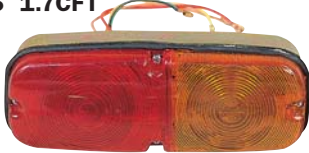

12V10W

216-1704
LIGHT HOUSING
20PCS 3.8CFT

216-1906
TAIL LAMP
R 0660-89-664
L 0660-89-669
20PCS 5.87CFT
00-216-1906 LENS
100PCS 6.62CFT

12V21W/12V21/5W

216-1905N B1500
TAIL LAMP
246489664
246489339
20PCS 1.74CFT
00-216-1905 LENS
100PCS 1.7CFT