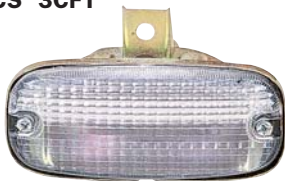

12V21/5W

216-1301
BACK LAMP
100PCS 3.5CFT
00-216-1301 LENS
1000PCS 3CFT