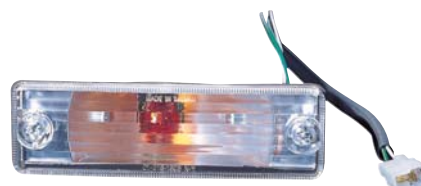

R5W

216-1610PXA-C
FRONT LAMP
20PRS 1.72CFT

OEM PARTS

216-1610N

TUNING PARTS

216-1610PXA-C

PROTEGE SEDAN '99-'00

REPLACEMENT FOR