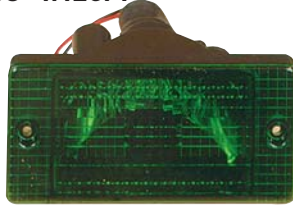

H4

43T

214-2203N

TOP LAMP

MC 843931
50PCS 4.42CFT