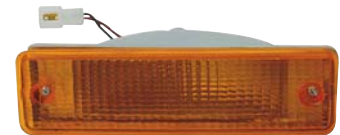

214-1633
FRONT LAMP
R
L
100PCS 5.68CFT