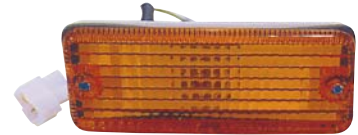

12V10W/12V21W

214-1632
FRONT LAMP
R MB 070162
L MB 070161
50PCS 2.64CFT