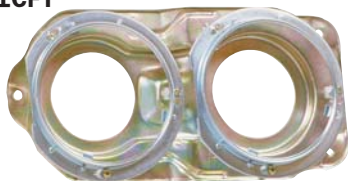

214-1704

LIGHT HOUSING
MB 098003
MB 098002
20PCS
3.41CFT