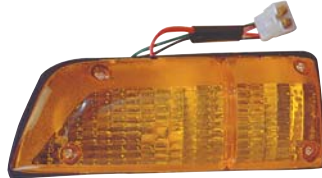

24V25W/24V10W

214-1635-Y
FRONT LAMP
R
L
50PCS 3.58CFT