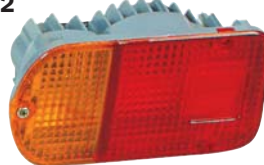

12V10W/12V21/5W

214-1916N
TAIL LAMP (P)
R MB 337591 00-214-1916 LENS
L MB 337592 100PCS 1.8CFT
50PCS 4.50CFT