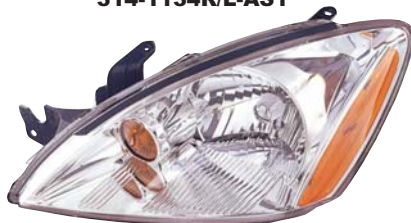

LANCER '04-'06

REPLACEMENT FOR

M14-1102P-AS1
HEAD LAMP
1PRS 3.97CFT

OEM PARTS
314-1134R/L-AS1