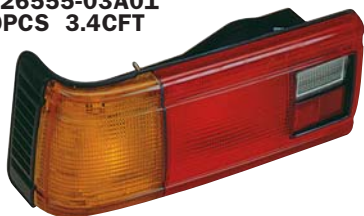

REPLACEMENT FOR

SUNNY B11 311 '82-'83 MEXICO TYPE

REPLACEMENT FOR

SUNNY B11 311 '82-'83

NISSAN

215-1949

TAIL LAMP
R 26550-03A01
L 26555-03A01
10PCS 3.4CFT