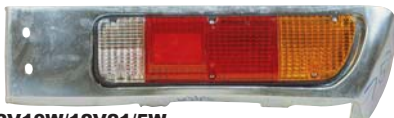

12V5W

215-1905-A
TAIL LAMP
R 26550-B5100 20PCS 2.62CFT
L 26555-B5100 100PCS 3.96CFT

12V10W/12V21/5W

215-1929
REAR SKIRT
R 93811-B5000
L 93812-B5000
20PCS 3.5CFT

215-1905-HA
TAIL LAMP
R 26550-B5100 20PCS 6.65CFT
L 26555-B5100 100PCS 3.96CFT