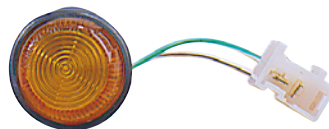

REPLACEMENT FOR

MAXIMA '89-'94

NISSAN

215-1162-RD_{LD} 43T
HEAD LAMP
RD:
R B6010-90E00 LD: R B6010-91E00
L B6060-90E00 L B6060-91E00
6PCS 4.74CFT

H4

215-1570-^A_U
CORNER LAMP
R B6110-89E00
L B6115-89E00
PCS CFT

TBA

215-1572-^A_U
CORNER LAMP
R B6110-88E00
L B6115-88E00
PCS CFT

TBA

215-1656-YA
FRONT LAMP
R B6130-88E00
L B6135-88E00
20PCS 1.46CFT

12V21W

215-1999-^A_U
TAIL LAMP
R 26550-89E00
L 26555-89E00
PCS CFT

TBA

215-1428
SIDE LAMP
R
L
PCS CFT

TBA

215-19A0-^A_U
TAIL LAMP
R B6550-88E70
L B6555-88E70
PCS CFT

TBA