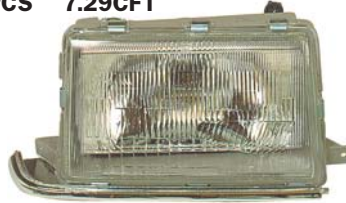

215-1102-LD

HEAD LAMP
R 26010-21L00
L 26060-21L00
6PCS 7.29CFT

H4

43T