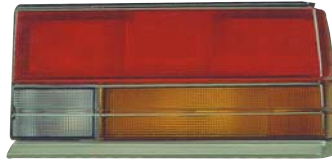

W5W

215-1932-U '84-'86
TAIL LAMP
R 26550-08M12
L 26555-08M12
10PCS 5.12CFT