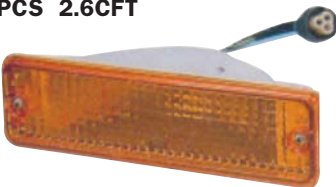

H3

215-1634
FRONT LAMP
R 26120-08M01
L 26125-08M01
50PCS 2.6CFT

P21W

215-1420N-YA
SIDE LAMP
26160-04B15
100PCS 0.90CFT