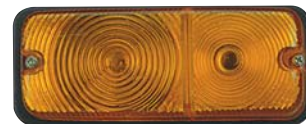

215-1615

FRONT LAMP
R 26120-J0505
L 26125-J0505
100PCS 3.5CFT
00-215-1615 LENS
400PCS 4CFT

12V10W/12V10W