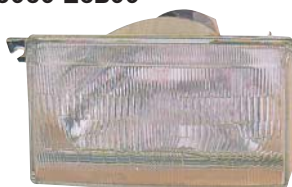

43T

HEAD LAMP
R B6010-56L60
L B6060-56L60
4PCS 4.28CFT
47-215-1113 GLASS
10PCS 1.5CFT

H4

215-1149- RD LD

43T

HEAD LAMP LD:
RD: R 26010-04B00
L 26060-04B00
R 26010-16B00 L 26060-16B00
6PCS 2.43CFT

H4

215-1150-RD-LD-E