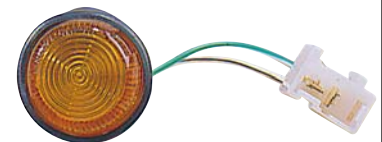

REPLACEMENT FOR

CHERRY N12/LANGLEY

REPLACEMENT FOR

CHERRY N13 '88-'92

NISSAN

215-1122-RD LONG '82-'84
LD
HEAD LAMP
R
L
6PCS 4.65CFT

H4/W5W

215-1122-RD-H 43T
LD
HEAD LAMP
RD:
R 26010-06M60
L 26060-06M60
PCS
CFT

H4/W5W

TBA

215-1115-RD 43T
LD
HEAD LAMP
RD:
R B6010-63M10
L B6060-63M10
6PCS 5.95CFT
LD:
R B6010-50M00
L B6060-50M00
47-215-1115 GLASS
10PCS 1.5CFT

H4/W5W

215-1522-AE '84-'86
CORNER LAMP
R 26170-08M61
L 26175-08M61
20PCS 2.21CFT

W5W

215-1932-U '84-'86
TAIL LAMP
R 26550-08M12
L 26555-08M12
10PCS 5.12CFT

12V21W/12V21/5W

215-1526-YBA
CORNER LAMP
R B6110-50M00
L B6115-50M00
20PCS 3.52CFT

P21W

215-1598 '82-'84
CORNER LAMP
R
L
20PCS 2.69CFT

215-2107-N
LICENSE LAMP
P/NO.26510-50A00
200PCS 2.34CFT

12V10W

EUROPEAN MODEL
215-1526-AE-Y
CORNER LAMP
R B6130-60M00
L B6135-60M00
20PCS 3.52CFT

P21W

215-1635 '84-'86
FRONT LAMP
R 26120-08M60
L 26125-08M60
50PCS 2.60CFT

P21W

215-2006N-U-Y
FOG LAMP
5PCS CFT

H3

215-1634
FRONT LAMP
R 26120-08M01
L 26125-08M01
50PCS 2.6CFT

P21W

215-1420N-YA
SIDE LAMP
26160-04B15
100PCS 0.90CFT

12V5W