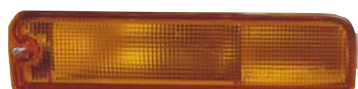

315-1609P-B-VC
FRONT LAMP
20PRS 3.46CFT

OEM PARTS

315-1609R/L-AS