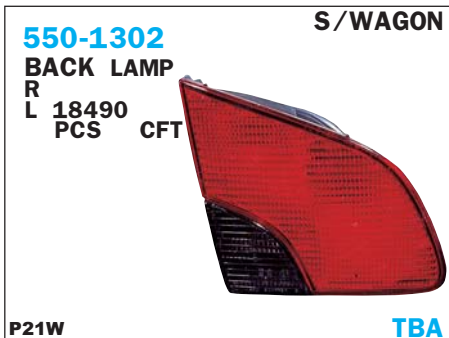

550-1302

BACK LAMP

R

L 18490

PCS CFT

S/WAGON

P21W

TBA