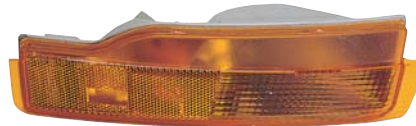

SUNFIRE '95-'05

REPLACEMENT FOR

332-1659P-B-C
FRONT LAMP
20PRS 4.15CFT

OEM PARTS

332-1659R/L-US