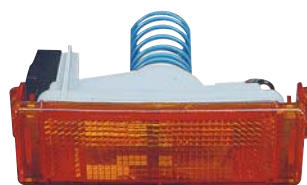

551-1603N-A

FRONT LAMP
R
L
100PCS 4.2CFT

P21W