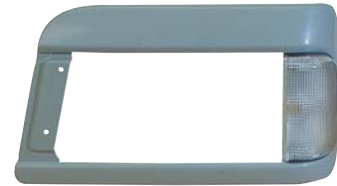

CORNER LAMP LENS

R

L 36132-70D00  
100PCS CFT

**102-1202**

LIGHT CASE

R

L

PCS CFT