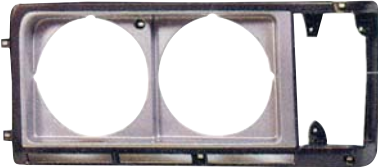

212-1207

LIGHT CASE
R 53131-39115
L 53132-39115
12PCS 4.39CFT