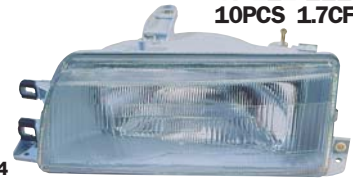

H4

212-1520-1A/1U
CORNER LAMP
20PCS 2.77CFT
00-212-1520 LENS
100PCS
3.17CFT