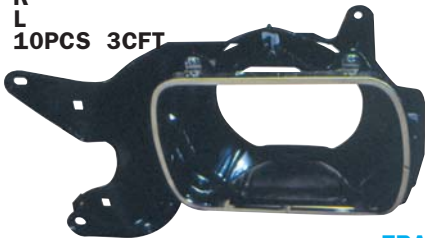

212-1715

LIGHT HOUSING
R
L
10PCS 3CFT