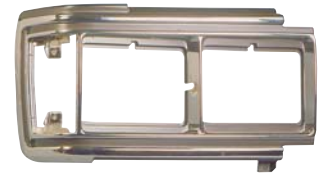

12V5W/12V5W

212-1213- 1/6
LIGHT CASE
6:
R 53131-90A11
L 53132-90A11
5PCS 1.2CFT
1:
R 53131-90A09
L 53132-90A09