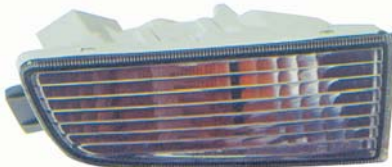

P21W

212-1673-U
FRONT LAMP
R 81510-30350
L 81520-30580
20PCS 1.73CFT