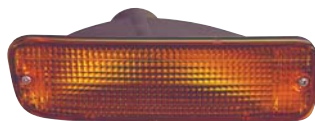

4WD '95-'97

12V5W

312-1612PTB-VC
312-1612PXASVC
FRONT LAMP
20PRS 2.41CFT
20PRS 4.75CFT

OEM PARTS
312-1612