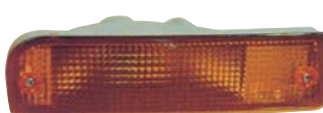

12V5W SMOKE

212-1660P-1CA
FRONT LAMP
20PRS 2.77CFT

OEM PARTS
212-1660R/L-A