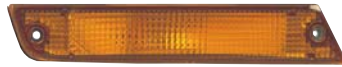

LAND CRUISER '88-'89 FJ62

REPLACEMENT FOR

212-1634P-B-VC
FRONT LAMP
10PRS 2.04CFT

OEM PARTS
212-1634R/L-A