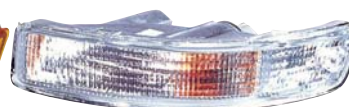

TUNING PARTS

212-1661P-B--C

PY21W

TUNING PARTS

212-1661PXA-VC