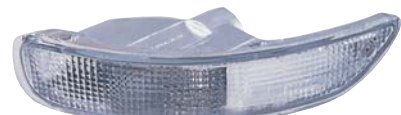

MR/CHROME

MR/BLACK

CHROME

312-1605PTB-VC
312-1605PTB-VS
FRONT LAMP
20PRS 2.86CFT

OEM PARTS
312-1605R/L-AS

TUNING PARTS
312-1605PTB-VC