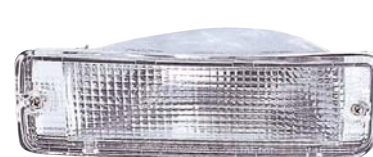

TUNING PARTS

312-1609PTB-VC

12V32CP

2WD '92-'95
4WD '89-'91
4WD '92-'95

212-19F1PTA
212-19L9PCA-V
TAIL LAMP
5PRS 1.99CFT
10PRS 1.95CFT

OEM PARTS

212-1945L/R-US