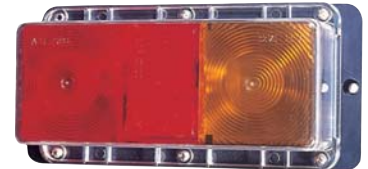

TBA

100-1940
TAIL LAMP

R
L PCS CFT