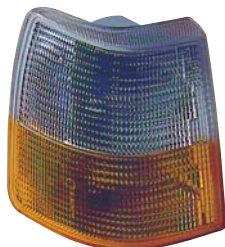

VOLVO

240/740/760

REPLACEMENT FOR

773-1401PXBE-C
SIDE LAMP
50PRS 0.90CFT

OEM PARTS
773-1401N-UE-Y

TUNING PARTS
773-1401PXBE-C

WY5W

773-1503R/L-UE-C
CORNER LAMP
20PCS 2.70CFT

OEM PARTS
773-1503R/L-UE

740/760 '83-'89

TUNING PARTS
773-1503R/L-UE-C

WY5W/P21W

773-1501R/L-BE-C
CORNER LAMP
20PCS 2.60CFT

OEM PARTS
773-1501R/L-UE

740 '90

TUNING PARTS
773-1501R/L-BE-C

R5W/P21W

CADILLAC

CTS/CTS-V '03-'05

REPLACEMENT FOR

332-1432P-A-2S
SIDE LAMP
50PRS 1.83CFT

OEM PARTS
332-1432R/L-AS

TUNING PARTS
332-1432P-A-2S

W3W **BLACK/SMOKE LENS**